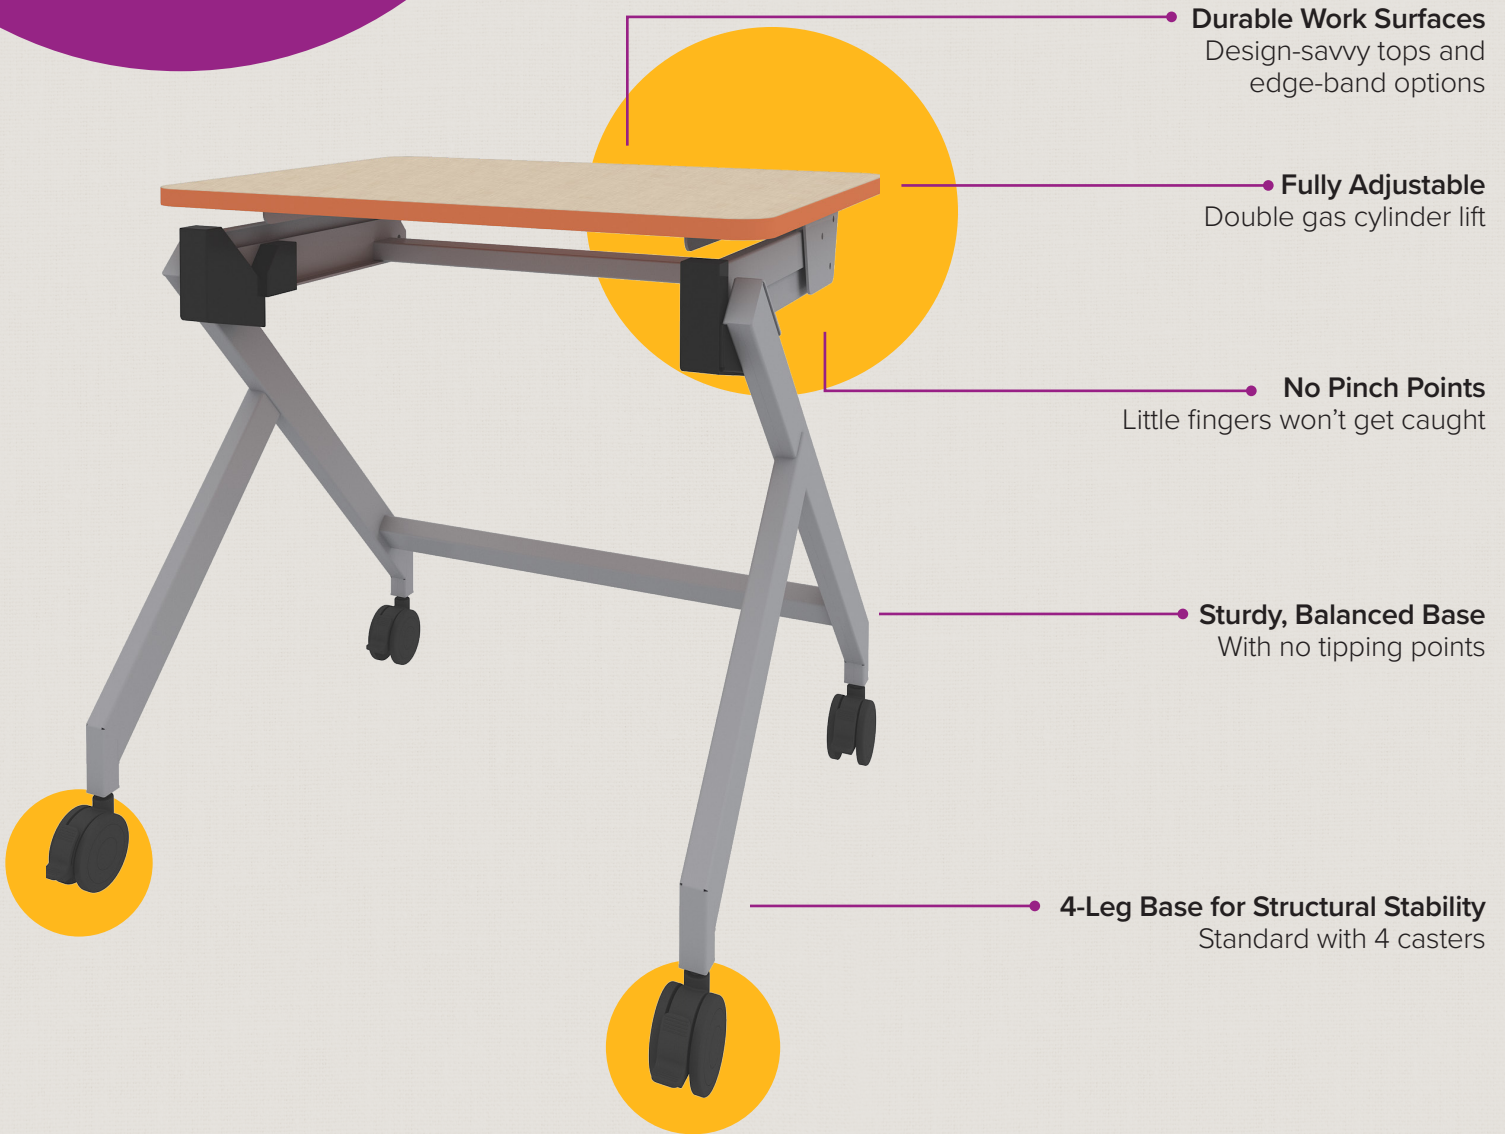

artcobell

Compliance

- > Meets or exceeds applicable ANSI/BIFMA X5.5-2008 furniture standards
- > Indoor Advantage™ Gold. Indoor air quality certified to SCS-EC10.3-2014

Made in the U.S.A.

Built to last with reliable Artcobell quality and durability.

➤ for more ideas, visit artcobell.com

SIT OR STAND

Next-Gen Flexible Desk

Smooth action from lowest level to top. Sit-to-Stand is fully adjustable from 28" to 41" and moves easily around a room or from room-to-room.