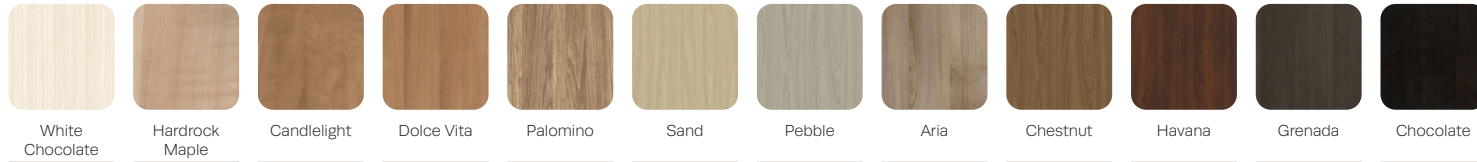

STATEMENT OF LINE –

**ST140**  
Overbed Table  
W 30 D 16 H 29-45

ECLIPSE OVERBED TABLE –

FEATURES –

- Spring-assisted lift mechanism with infinite height positioning
- Thermoformed top with spill containment surface
- Powder coated steel column and base

OPTIONS –

- Custom finishes
- Vanity tray with mirror

THERMOFOIL FINISHES –

METAL FINISHES –