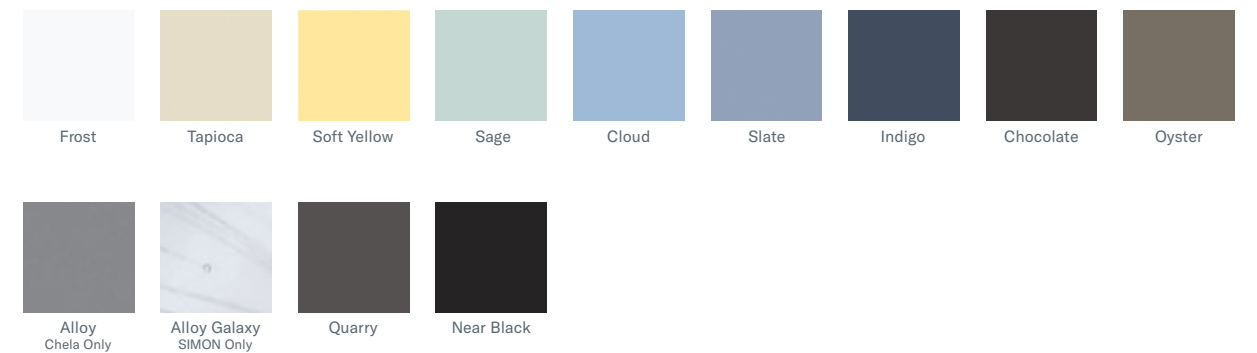

Freestanding Screens

Mobile Screens

OH! Screens

Acrylic Panels

Acrylic Shields

50 space division units ship in 10 working days!

Metal Finishes

Quickship products are available in all standard Versteel powder coats. Chela is also available in Chrome. OH! may also be specified in Polished Aluminum.

Wood Finishes

Seating and table edges may be specified in any wood finish. Wood edges on tables are available on Quickship in flat edge only. Maker Utility Stools are available with multi ply birch with Clear Gloss or Clear Matte only.

Laminates

Choose from the below Quickship laminates. All laminates except White Tigris have a coordinating PVC.

PVC Edge Color

All Versteel standard PVC colors/patterns are available on Quickship.

Poly Shells

Chela, SIMON and Quanta Max may be specified with poly shells in the below colors.

Chela + SIMON

Quanta Max

Versteel Quickship products ship within 10 business days of a clean purchase order. Order up to 50 tables without modesty panel, 25 tables with modesty panel, 100 chairs and/or 50 space division units. Products are available in all standard powder coats as well as a strategic offering of wood finishes, laminates and textiles.