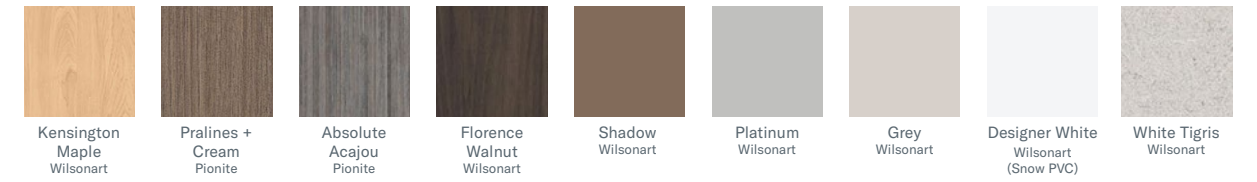

Freestanding Screens

Mobile Screens

OH! Screens

Acrylic Panels

Acrylic Shields

50 space division units ship in 10 working days!

Metal Finishes

Quickship products are available in all standard Versteel powder coats. Chela is also available in Chrome. OH! may also be specified in Polished Aluminum.

Wood Finishes

Seating and table edges may be specified in any wood finish. Wood edges on tables are available on Quickship in flat edge only. Maker Utility Stools are available with multi ply birch with Clear Gloss or Clear Matte only.

Laminates

Choose from the below Quickship laminates. All laminates except White Tigris have a coordinating PVC.

PVC Edge Color

All Versteel standard PVC colors/patterns are available on Quickship.

Poly Shells