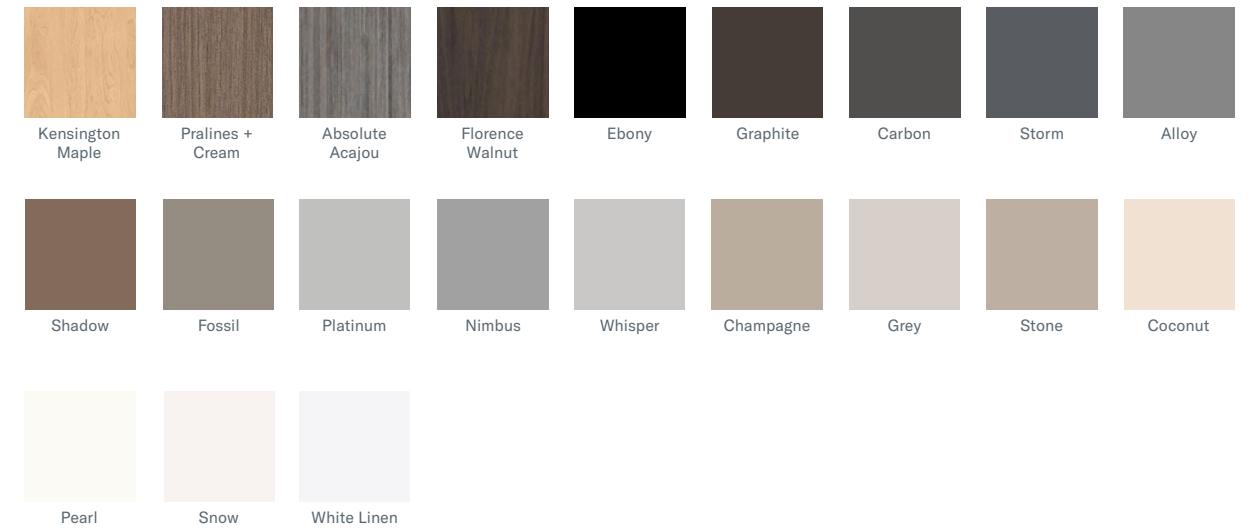

Freestanding Screens

Mobile Screens

OH! Screens

Acrylic Panels

Acrylic Shields

50 space division units ship in 10 working days!

Metal Finishes

Quickship products are available in all standard Versteel powder coats. Chela is also available in Chrome. OH! may also be specified in Polished Aluminum.

Wood Finishes

Seating and table edges may be specified in any wood finish. Wood edges on tables are available on Quickship in flat edge only. Maker Utility Stools are available with multi ply birch with Clear Gloss or Clear Matte only.

Laminates

Choose from the below Quickship laminates. All laminates except White Tigris have a coordinating PVC.

PVC Edge Color

All Versteel standard PVC colors/patterns are available on Quickship.

Poly Shells