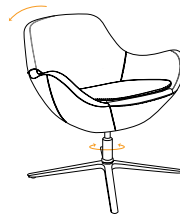

Comet

inviting you to sit

SEATING

great things happen in a chair

Open shape invites you to sit,
rocking motion invites you to stay.

Embrace the sleek, welcoming shape of Comet. This motion-lounge chair encourages movement while delivering on comfort. Pair with choice of ottoman for maximum relaxation.

options

controls (“the motion-lounge experience”)

No swivel.

360 degree Swivel.

Rock.

bases

Standard black nylon 5-star swivel base.

Polished aluminum 5-star swivel base.

Brushed aluminum 5-star swivel base.

Polished 4-leg fixed height base.

Matte black fixed-height base.

Brushed disk base.

ottomans

Luna.

Chico.

Please visit our website to find your local representative and browse additional options for this series.