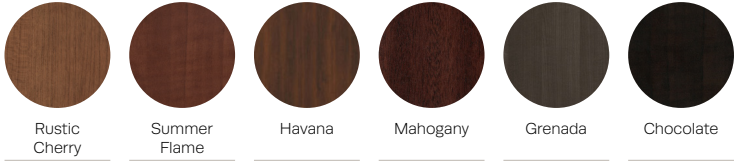

OPTIONS –

- Choice of wood, polyurethane, rigid polyester or solid surface arm caps
- Choice of casters or wood legs
- Contrasting fabrics
- Custom finishes
- Moisture barrier

WOOD FINISHES –

POLYURETHANE ARM CAP FINISHES –

RIGID POLYESTER ARM CAP FINISHES –

CORIAN® SOLID SURFACE FINISHES –

Verity