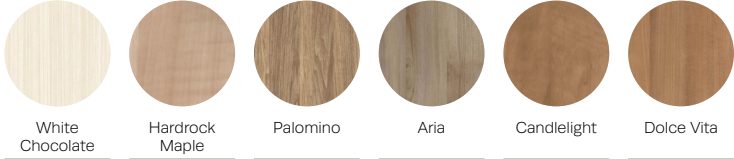

Sleeper

W 30 D 39 H 39.5

Seat W 23 H 19

Arm H 25.5

VERITY SLEEPER –

Verity

FEATURES –

- Heavy-duty steel mechanism
- 3 comfortable positions: sit, chaise, and sleep
- Very accommodating sleep surface of 80" in length
- Wall-saver design protects walls from damage
- Field-replaceable arm caps

OPTIONS –

- Choice of wood, polyurethane, rigid polyester or solid surface arm caps
- Choice of casters or wood legs
- Contrasting fabrics
- Custom finishes
- Moisture barrier

WOOD FINISHES –

POLYURETHANE ARM CAP FINISHES –