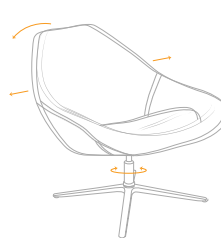

Meteor

the brilliance of lounge in motion

SEATING

great things happen in a chair

You are welcome to sit any
way you would like to sit.

Drop down. Rest back. Lean to the left. Lean to the right.
The cradling support of Meteor has your back. However
you like to sit. Or swivel. Or rock. Or sway. Meteor has that too.

options

controls ("the motion-lounge experience")

Fixed.

360 degree Swivel.

Rock.

Rock & Sway.

bases

Standard polished 4-leg fixed height base.