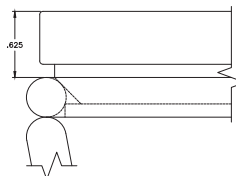

BETWIXT TABLES // DESIGNED BY 5D STUDIO

Please note that effective April 15th, 2022, a 9% surcharge will be applied to the net subtotal on all orders.

SPECIFICATIONS:

- » Tops offered in ash and walnut veneer as well as laminate, Corian and Starphire® low iron back-painted glass.
- » Veneer and laminate tops are 1/2" thick (visibility above the frame is 1/4").
- » Corian top is 1/2" thick and includes 1/8" sub-top (visibility above the frame is 5/8").
- » Glass tops are 1/4" thick, back-painted white as standard and may be used as a writable surface with dry-erase markers. 1/8" sub top included (visibility above the frame is 3/8").

Corian Top