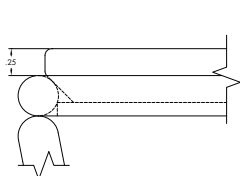

BETWIXT TABLES // DESIGNED BY 5D STUDIO

Please note that effective April 15th, 2022, a 9% surcharge will be applied to the net subtotal on all orders.

SPECIFICATIONS:

- » Tops offered in ash and walnut veneer as well as laminate, Corian and Starphire® low iron back-painted glass.
- » Veneer and laminate tops are 1/2" thick (visibility above the frame is 1/4").
- » Corian top is 1/2" thick and includes 1/8" sub-top (visibility above the frame is 5/8").
- » Glass tops are 1/4" thick, back-painted white as standard and may be used as a writable surface with dry-erase markers. 1/8" sub top included (visibility above the frame is 3/8").

- » Model number
- » Top finish
- » Metal frame finish

BETWIXT TABLES // DESIGNED BY 5D STUDIO

ORDERING REQUIREMENTS:

- » Model number
- » Top finish
- » Metal frame finish

MODEL NUMBER	PRODUCT SPECIFICATIONS	TABLE TOP FINISH				WEIGHT (Veneer/Laminate Top)
		MODEL NUMBER	VENEER OR LAMINATE	CORIAN (-CO)	BACK-PAINTED GLASS (-PG)	
2300  	Round Tables					
	19" Dia. x 20" H	2300-1920	842	1254	1171	15
	29" Dia. x 16" H	2300-2916	1288	2218	1789	24
	36" Dia. x 16" H	2300-3616	1672	3210	2234	31