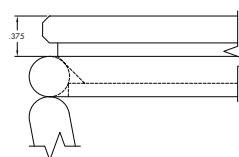

Glass Top

- » For veneer tops, edge finish will always match the top finish color, unless otherwise specified.
- » For standard laminate tops (laminate cannot be applied to the edge):
  - Wood grain laminates, edge finish will match the laminate top color, unless otherwise specified.
  - Solid color laminates, edge finish will be natural (clear coat) as standard, unless otherwise specified.
- » For Corian and back-painted glass tops, subtop edge is finished in natural (clear coat) only.
- » Edges are also available in all standard wood finishes, please specify. For custom edge finishes, please add one-time upcharge of $400 List per color, per order.
- » All standard and custom wood finishes available.
- » For custom wood finishes, please add $400 List per color per order.
- » For standard laminates, refer to Standard Finish Card.
- » For custom laminates, add $500 List per color per order. Pre-approval required, please contact client services.
- » For non-standard Corian or back-painted glass colors, please contact client services for pricing.
- » 3/8" diameter metal rod base available in standard and premium finishes.
- » Standard with felt glides.
- » All dimensions are nominal.