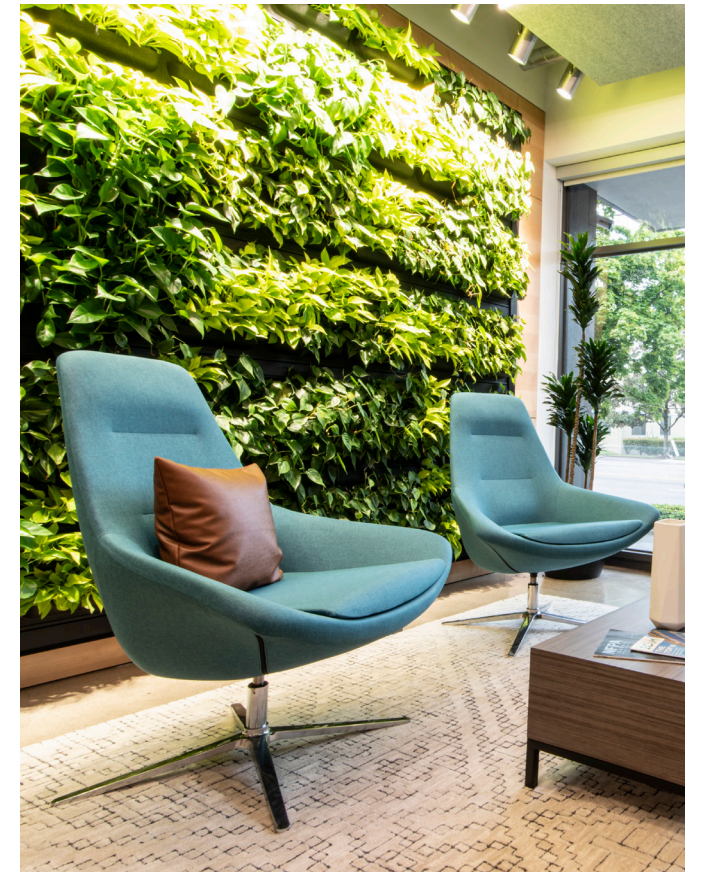

Astro

out-of-this-world lounge

SEATING

great things happen in a chair

Cradling motion-lounge series
delivering comfort, style and play.

Astro is a lounge series unlike any other. Combinations of swivel, rock (back & forth) and sway (side-to-side) provide engaging movement in collaborative and lounge spaces.

Playful design

Take the playful appeal of Astro's motion-lounge experience to another level. Mix and match multiple upholsteries across Astro's cradling high back and beautiful seat.

features

- High back design for comfort and privacy.
- Separate seat for contrasting upholstery.
- Gas lift options include: return-to-center, non return-to-center & fixed.
- Companion ottomans available.
- 300 lb weight capacity.
- 6 year warranty.

options

controls ("the motion-lounge experience")

No swivel.

360 degree Swivel.

Rock.

Rock & Sway.

bases

Standard polished 4-leg fixed-height base.