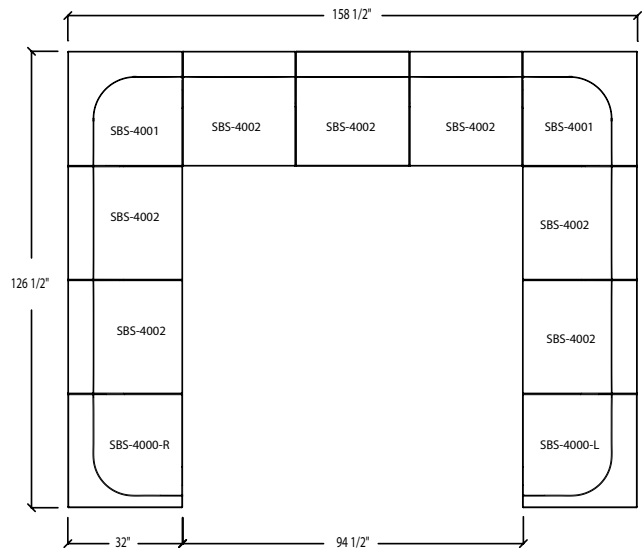

-67 Light Sage -68 Moss -69 Dark Green -70 Rosa -71 Terracotta -72 Burgundy

SIDE BY SIDE Lounge Series

SEAT UNITS

SIDE BY SIDE Lounge Series

Example: item number SBS-1000 = SBS-1000

Item	Description	Dimensions	w	inches			Yardage / Square Feet	Shipping Weight
				d	h			
SBS-1000	Single Seat Fixed Base	Outside	31 1/2	32	26 3/4	5 yds. / 90 sq. ft.	82 lbs.	
		Inside	24 1/2	23	10 5/8			
		Seat			16 1/8			