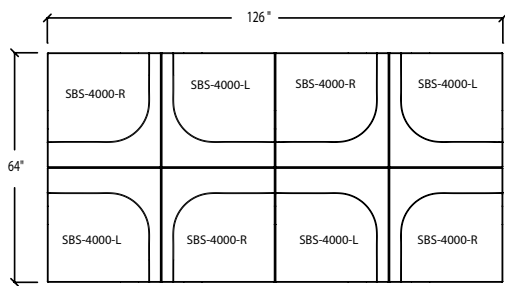

-67 Light Sage -68 Moss -69 Dark Green -70 Rosa -71 Terracotta -72 Burgundy

SIDE BY SIDE Lounge Series

SEAT UNITS

SIDE BY SIDE Lounge Series

Example: item number SBS-1000 = SBS-1000

Item	Description	Dimensions	w	inches			Yardage / Square Feet	Shipping Weight
				d	h			
SBS-1000	Single Seat Fixed Base	Outside	31 1/2	32	26 3/4	5 yds. / 90 sq. ft.	82 lbs.	
		Inside	24 1/2	23	10 5/8			
		Seat			16 1/8			

List Price
Grades

COM/COL	A	B	C	D	E	F	G	H	I	J	K	L
3896	4027	4158	4289	4420	4551	4682	4813	4944	5075	5206	5337	5468

Item	Description	Dimensions	w	inches			Yardage / Square Feet	Shipping Weight
				d	h			
SBS-1002	Single Seat Swivel Base	Outside	31 1/2	32	26 3/4	5 yds. / 90 sq. ft.		
		Inside	24 1/2	23	10 5/8			
		Seat			16 1/8			