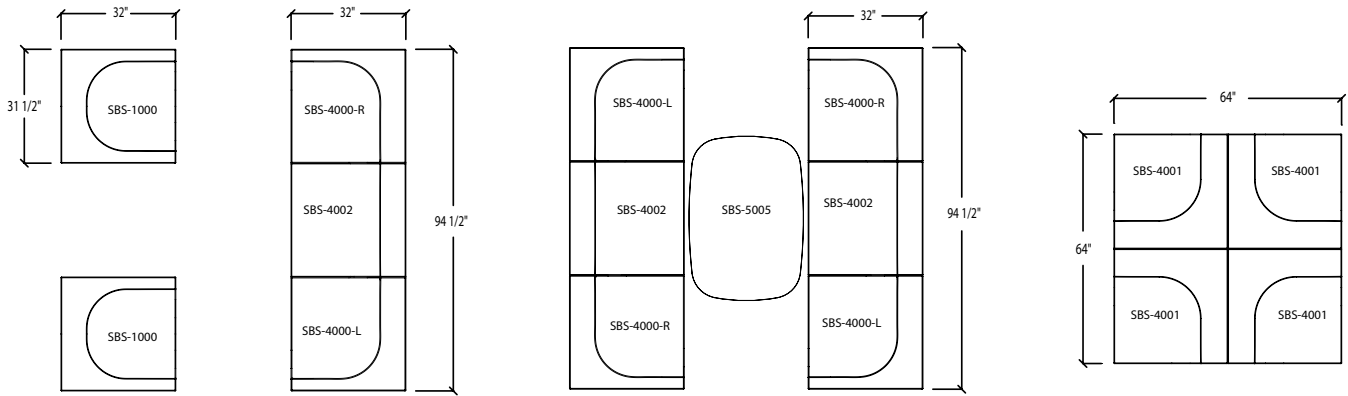

-67 Light Sage -68 Moss -69 Dark Green -70 Rosa -71 Terracotta -72 Burgundy

SIDE BY SIDE Lounge Series

SEAT UNITS

SIDE BY SIDE Lounge Series

Example: item number SBS-1000 = SBS-1000

Item	Description	Dimensions	w	inches			Yardage / Square Feet	Shipping Weight
				d	h			
SBS-1000	Single Seat Fixed Base	Outside	31 1/2	32	26 3/4	5 yds. / 90 sq. ft.	82 lbs.	
		Inside	24 1/2	23	10 5/8			
		Seat			16 1/8			