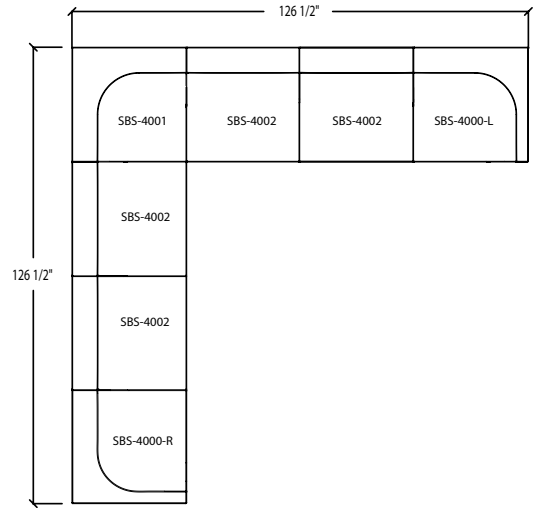

-67 Light Sage -68 Moss -69 Dark Green -70 Rosa -71 Terracotta -72 Burgundy

SIDE BY SIDE Lounge Series

SEAT UNITS

SIDE BY SIDE Lounge Series

Example: item number SBS-1000 = SBS-1000

Item	Description	Dimensions	w	inches			Yardage / Square Feet	Shipping Weight
				d	h			
SBS-1000	Single Seat Fixed Base	Outside	31 1/2	32	26 3/4	5 yds. / 90 sq. ft.	82 lbs.	
		Inside	24 1/2	23	10 5/8			
		Seat			16 1/8			