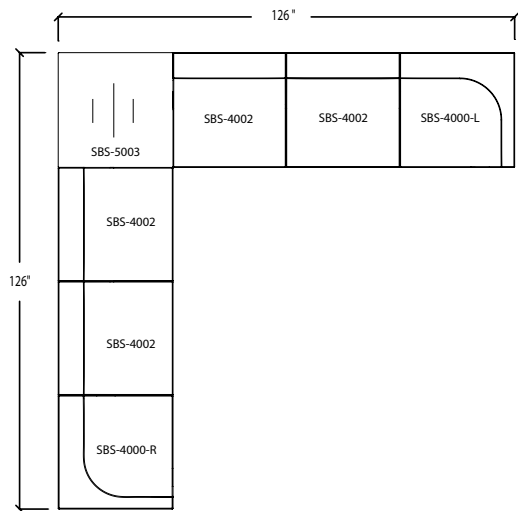

-67 Light Sage -68 Moss -69 Dark Green -70 Rosa -71 Terracotta -72 Burgundy

SIDE BY SIDE Lounge Series

SEAT UNITS

SIDE BY SIDE Lounge Series

Example: item number SBS-1000 = SBS-1000

Item	Description	Dimensions	w	inches			Yardage / Square Feet	Shipping Weight
				d	h			
SBS-1000	Single Seat Fixed Base	Outside	31 1/2	32	26 3/4	5 yds. / 90 sq. ft.	82 lbs.	
		Inside	24 1/2	23	10 5/8			
		Seat			16 1/8			