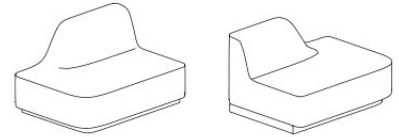

## End Units

SD-1000-R / SD-1000-L  
Arm  
End Unit  
*- gangs on one side only*

SD-1001-R / SD-1001-L  
Soft Angled Back  
End Unit  
*- gangs on one side only*

SD-1002-R / SD-1002-L  
Soft Angled Back  
End Unit  
*- can gang on one side and back*

## Backless Units

SD-2000  
End Unit  
*- gangs on one side only*

SD-2001  
Connector Unit

SD-2002-R / SD-2002-L  
End Unit  
*- can gang on one side and back*