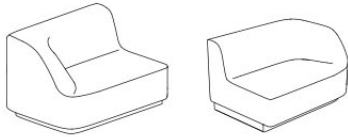

## End Units

SD-1000-R / SD-1000-L  
Arm  
End Unit  
*- gangs on one side only*

SD-1001-R / SD-1001-L  
Soft Angled Back  
End Unit  
*- gangs on one side only*

SD-1002-R / SD-1002-L  
Soft Angled Back  
End Unit  
*- can gang on one side and back*

## Backless Units

SD-2000  
End Unit  
*- gangs on one side only*

SD-2001  
Connector Unit

SD-2002-R / SD-2002-L  
End Unit  
*- can gang on one side and back*