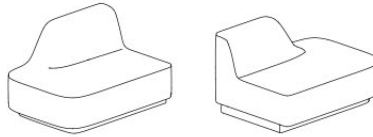

## End Units

SD-1000-R / SD-1000-L  
Arm  
End Unit  
*- gangs on one side only*

SD-1001-R / SD-1001-L  
Soft Angled Back  
End Unit  
*- gangs on one side only*

SD-1002-R / SD-1002-L  
Soft Angled Back  
End Unit  
*- can gang on one side and back*

## Backless Units

SD-2000  
End Unit  
*- gangs on one side only*

SD-2001  
Connector Unit

SD-2002-R / SD-2002-L  
End Unit  
*- can gang on one side and back*