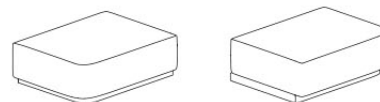

## End Units

SD-1000-R / SD-1000-L  
Arm  
End Unit  
*- gangs on one side only*

SD-1001-R / SD-1001-L  
Soft Angled Back  
End Unit  
*- gangs on one side only*

SD-1002-R / SD-1002-L  
Soft Angled Back  
End Unit  
*- can gang on one side and back*

## Connector Units

SD-1003  
Straight  
Connector Unit

SD-1004  
Inside Corner  
Connector Unit

SD-1005  
Outside Corner  
Connector Unit

---

## Backless Units

SD-2000  
End Unit  
*- gangs on one side only*

SD-2001  
Connector Unit

SD-2002-R / SD-2002-L  
End Unit  
*- can gang on one side and back*