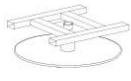

## Cushions

SBS-4000-L / SBS-4000-R  
Arm Cushion

SBS-4001  
Corner Cushion

SBS-4002  
Straight Cushion

SBS-4003  
Single Seat Cushion

SBS-4004  
Backless Seat Cushion

SBSH-5000-L / SBSH-5000-R  
End Unit  
High Back

SBSH-5001  
Corner Seat  
High Back

SBSH-5002  
Straight Seat  
High Back

## Bases

SBS-3500  
Single Seat Base  
Swivel  
*- not available on  
high back cushions*

SBS-3501  
Single Seat Base

SBS-3502  
Two Seat Base

SBS-3503  
Three Seat Base

## Seating Units

SBS-1000  
Single Seat  
Fixed Base

SBS-1002  
Single Seat  
Swivel Base

SBS-1003-L / SBS-1003-R  
Single Arm Seat

SBS-1004  
Corner Seat

SBS-1005-L / SBS-1005-R  
Single Seat with Table

SBS-2000  
Two Seat Unit