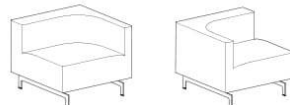

SBSH-5001  
Corner Seat  
High Back

SBSH-5002  
Straight Seat  
High Back

## Bases

SBS-3500  
Single Seat Base  
Swivel  
*- not available on  
high back cushions*

SBS-3501  
Single Seat Base

SBS-3502  
Two Seat Base

SBS-3503  
Three Seat Base

## Seating Units

SBS-1000  
Single Seat  
Fixed Base

SBS-1002  
Single Seat  
Swivel Base

SBS-1003-L / SBS-1003-R  
Single Arm Seat

SBS-1004  
Corner Seat

SBS-1005-L / SBS-1005-R  
Single Seat with Table

SBS-2000  
Two Seat Unit

SBS-2001-L / SBS-2001-R  
Two Seater with Table

SBS-2002-L / SBS-2002-R  
Two Seater Unit

SBS-3000  
Three Seater Unit

SBS-3100-L / SBS-3100-R  
Two Seat Unit with Table

SBS-3001  
One Seat  
Backless Bench