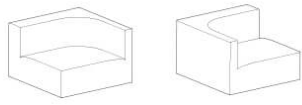

## Cushions

SBS-4000-L / SBS-4000-R  
Arm Cushion

SBS-4001  
Corner Cushion

SBS-4002  
Straight Cushion

SBS-4003  
Single Seat Cushion

SBS-4004  
Backless Seat Cushion

SBSH-5000-L / SBSH-5000-R  
End Unit  
High Back

SBSH-5001  
Corner Seat  
High Back

SBSH-5002  
Straight Seat  
High Back

## Bases

SBS-3500  
Single Seat Base  
Swivel  
*- not available on  
high back cushions*

SBS-3501  
Single Seat Base

SBS-3502  
Two Seat Base

SBS-3503  
Three Seat Base

## Seating Units

SBS-1000  
Single Seat  
Fixed Base

SBS-1002  
Single Seat  
Swivel Base

SBS-1003-L / SBS-1003-R  
Single Arm Seat

SBS-1004  
Corner Seat

SBS-1005-L / SBS-1005-R  
Single Seat with Table

SBS-2000  
Two Seat Unit