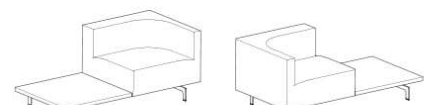

## Bases

SBS-3500  
Single Seat Base  
Swivel  
*- not available on  
high back cushions*

SBS-3501  
Single Seat Base

SBS-3502  
Two Seat Base

SBS-3503  
Three Seat Base

## Seating Units

SBS-1000  
Single Seat  
Fixed Base

SBS-1002  
Single Seat  
Swivel Base

SBS-1003-L / SBS-1003-R  
Single Arm Seat

SBS-1004  
Corner Seat

SBS-1005-L / SBS-1005-R  
Single Seat with Table

SBS-2000  
Two Seat Unit

SBS-2001-L / SBS-2001-R  
Two Seater with Table

SBS-2002-L / SBS-2002-R  
Two Seater Unit

SBS-3000  
Three Seater Unit

SBS-3100-L / SBS-3100-R  
Two Seat Unit with Table

SBS-3001  
One Seat  
Backless Bench

SBS-3002  
Two Seat  
Backless Bench

SBS-3003  
Three Seat  
Backless Bench

SBSH-1001  
Corner Seat  
High Back

SBSH-1002-L / SBSH-1002-R  
Single Seat Unit  
High Back

SBSH-1003-L / SBSH-1003-R  
Single Seat Unit with Table  
High Back