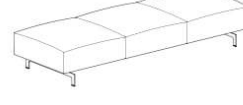

## Bases

SBS-3500  
Single Seat Base  
Swivel  
*- not available on  
high back cushions*

SBS-3501  
Single Seat Base

SBS-3502  
Two Seat Base

SBS-3503  
Three Seat Base

## Seating Units

SBS-1000  
Single Seat  
Fixed Base

SBS-1002  
Single Seat  
Swivel Base

SBS-1003-L / SBS-1003-R  
Single Arm Seat

SBS-1004  
Corner Seat

SBS-1005-L / SBS-1005-R  
Single Seat with Table

SBS-2000  
Two Seat Unit

SBS-2001-L / SBS-2001-R  
Two Seater with Table

SBS-2002-L / SBS-2002-R  
Two Seater Unit

SBS-3000  
Three Seater Unit

SBS-3100-L / SBS-3100-R  
Two Seat Unit with Table

SBS-3001  
One Seat  
Backless Bench

SBS-3002  
Two Seat  
Backless Bench

SBS-3003  
Three Seat  
Backless Bench

SBSH-1001  
Corner Seat  
High Back

SBSH-1002-L / SBSH-1002-R  
Single Seat Unit  
High Back

SBSH-1003-L / SBSH-1003-R  
Single Seat Unit with Table  
High Back