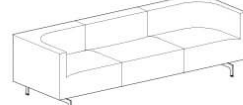

## Bases

SBS-3500  
Single Seat Base  
Swivel  
*- not available on  
high back cushions*

SBS-3501  
Single Seat Base

SBS-3502  
Two Seat Base

SBS-3503  
Three Seat Base

## Seating Units

SBS-1000  
Single Seat  
Fixed Base

SBS-1002  
Single Seat  
Swivel Base

SBS-1003-L / SBS-1003-R  
Single Arm Seat

SBS-1004  
Corner Seat

SBS-1005-L / SBS-1005-R  
Single Seat with Table

SBS-2000  
Two Seat Unit

SBS-2001-L / SBS-2001-R  
Two Seater with Table

SBS-2002-L / SBS-2002-R  
Two Seater Unit

SBS-3000  
Three Seater Unit

SBS-3100-L / SBS-3100-R  
Two Seat Unit with Table

SBS-3001  
One Seat  
Backless Bench

SBS-3002  
Two Seat  
Backless Bench

SBS-3003  
Three Seat  
Backless Bench

SBSH-1001  
Corner Seat  
High Back

SBSH-1002-L / SBSH-1002-R  
Single Seat Unit  
High Back

SBSH-1003-L / SBSH-1003-R  
Single Seat Unit with Table  
High Back