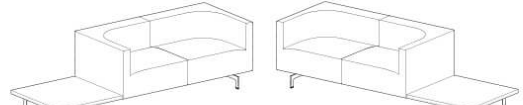

## Bases

SBS-3500  
Single Seat Base  
Swivel  
*- not available on  
high back cushions*

SBS-3501  
Single Seat Base

SBS-3502  
Two Seat Base

SBS-3503  
Three Seat Base

## Seating Units

SBS-1000  
Single Seat  
Fixed Base

SBS-1002  
Single Seat  
Swivel Base

SBS-1003-L / SBS-1003-R  
Single Arm Seat

SBS-1004  
Corner Seat

SBS-1005-L / SBS-1005-R  
Single Seat with Table

SBS-2000  
Two Seat Unit

SBS-2001-L / SBS-2001-R  
Two Seater with Table

SBS-2002-L / SBS-2002-R  
Two Seater Unit

SBS-3000  
Three Seater Unit

SBS-3100-L / SBS-3100-R  
Two Seat Unit with Table

SBS-3001  
One Seat  
Backless Bench

SBS-3002  
Two Seat  
Backless Bench

SBS-3003  
Three Seat  
Backless Bench

SBSH-1001  
Corner Seat  
High Back

SBSH-1002-L / SBSH-1002-R  
Single Seat Unit  
High Back

SBSH-1003-L / SBSH-1003-R  
Single Seat Unit with Table  
High Back