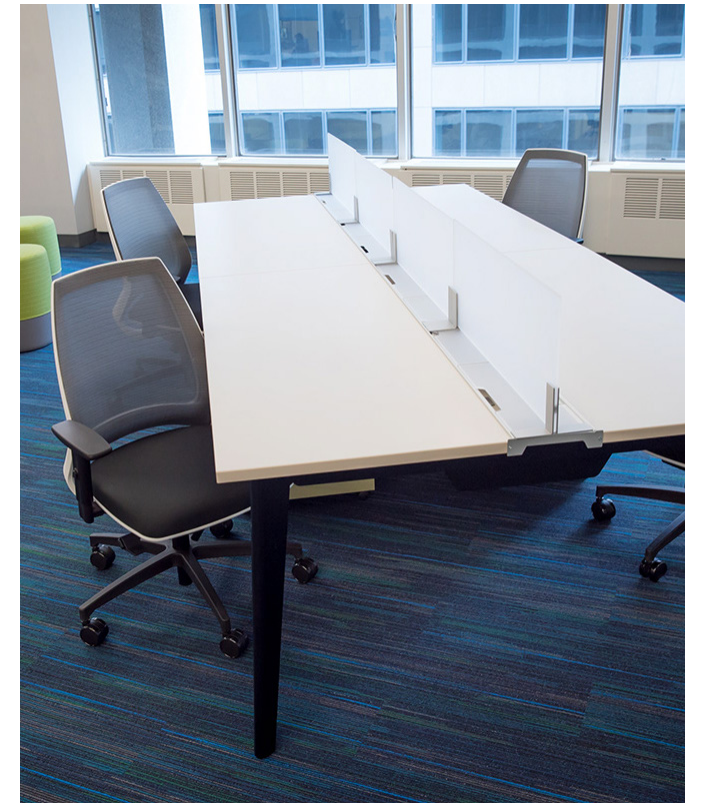

4u

ergonomic task & stool seating

Featuring new copper striped mesh.

SEATING

great things happen in a chair

Cutting edge Italian ergonomic design made 4u.

The flowing sleek lines of 4u add to the ambiance of sophistication in any environment while also providing incredible ergonomics, comfort, and functionality.

Flexibility

With its variety of options, 4u serves as a work chair, a tall or extra-tall stool or as a conference chair with fixed arms. Select from a 4-way elastomeric stretch mesh back, a groove back using welded fabric or unupholstered back. Pair with one of its 2 seat options—original slim line design with seat pan or enhanced comfort seat.

features

- Black or white frame.
- Original slim line or enhanced comfort seats.
- Quick adjust advanced synchro or auto-adjust body balance control mechanisms with optional seat depth adjustments.
- 12 year warranty (5 years for mesh & groove fabric).